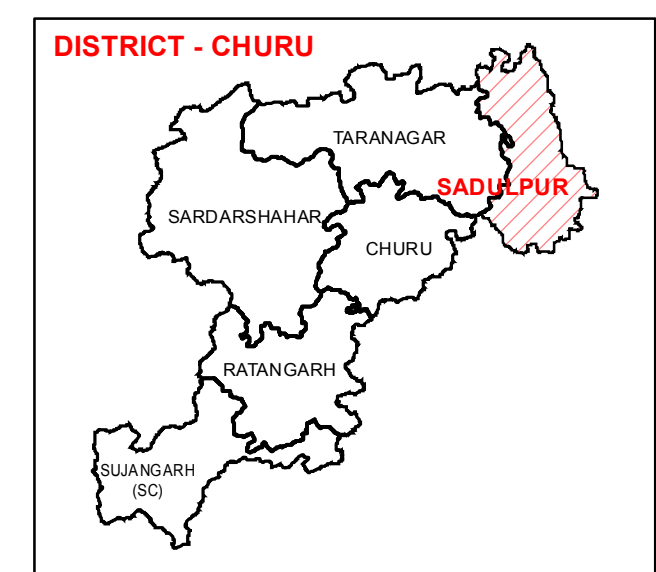

# ASSEMBLY CONSTITUENCY - SADULPUR-19 DISTRICT - CHURU

### Legend

- T Tehsil Headquarter
- R ILR Headquarter
- P Patwar Circle Headquarter
- Tehsil Boundary
- ILR Circle Boundary
- Patwar Circle Boundary
- Village Boundary

State Remote Sensing Application Centre  
DST, GoR, Jodhpur