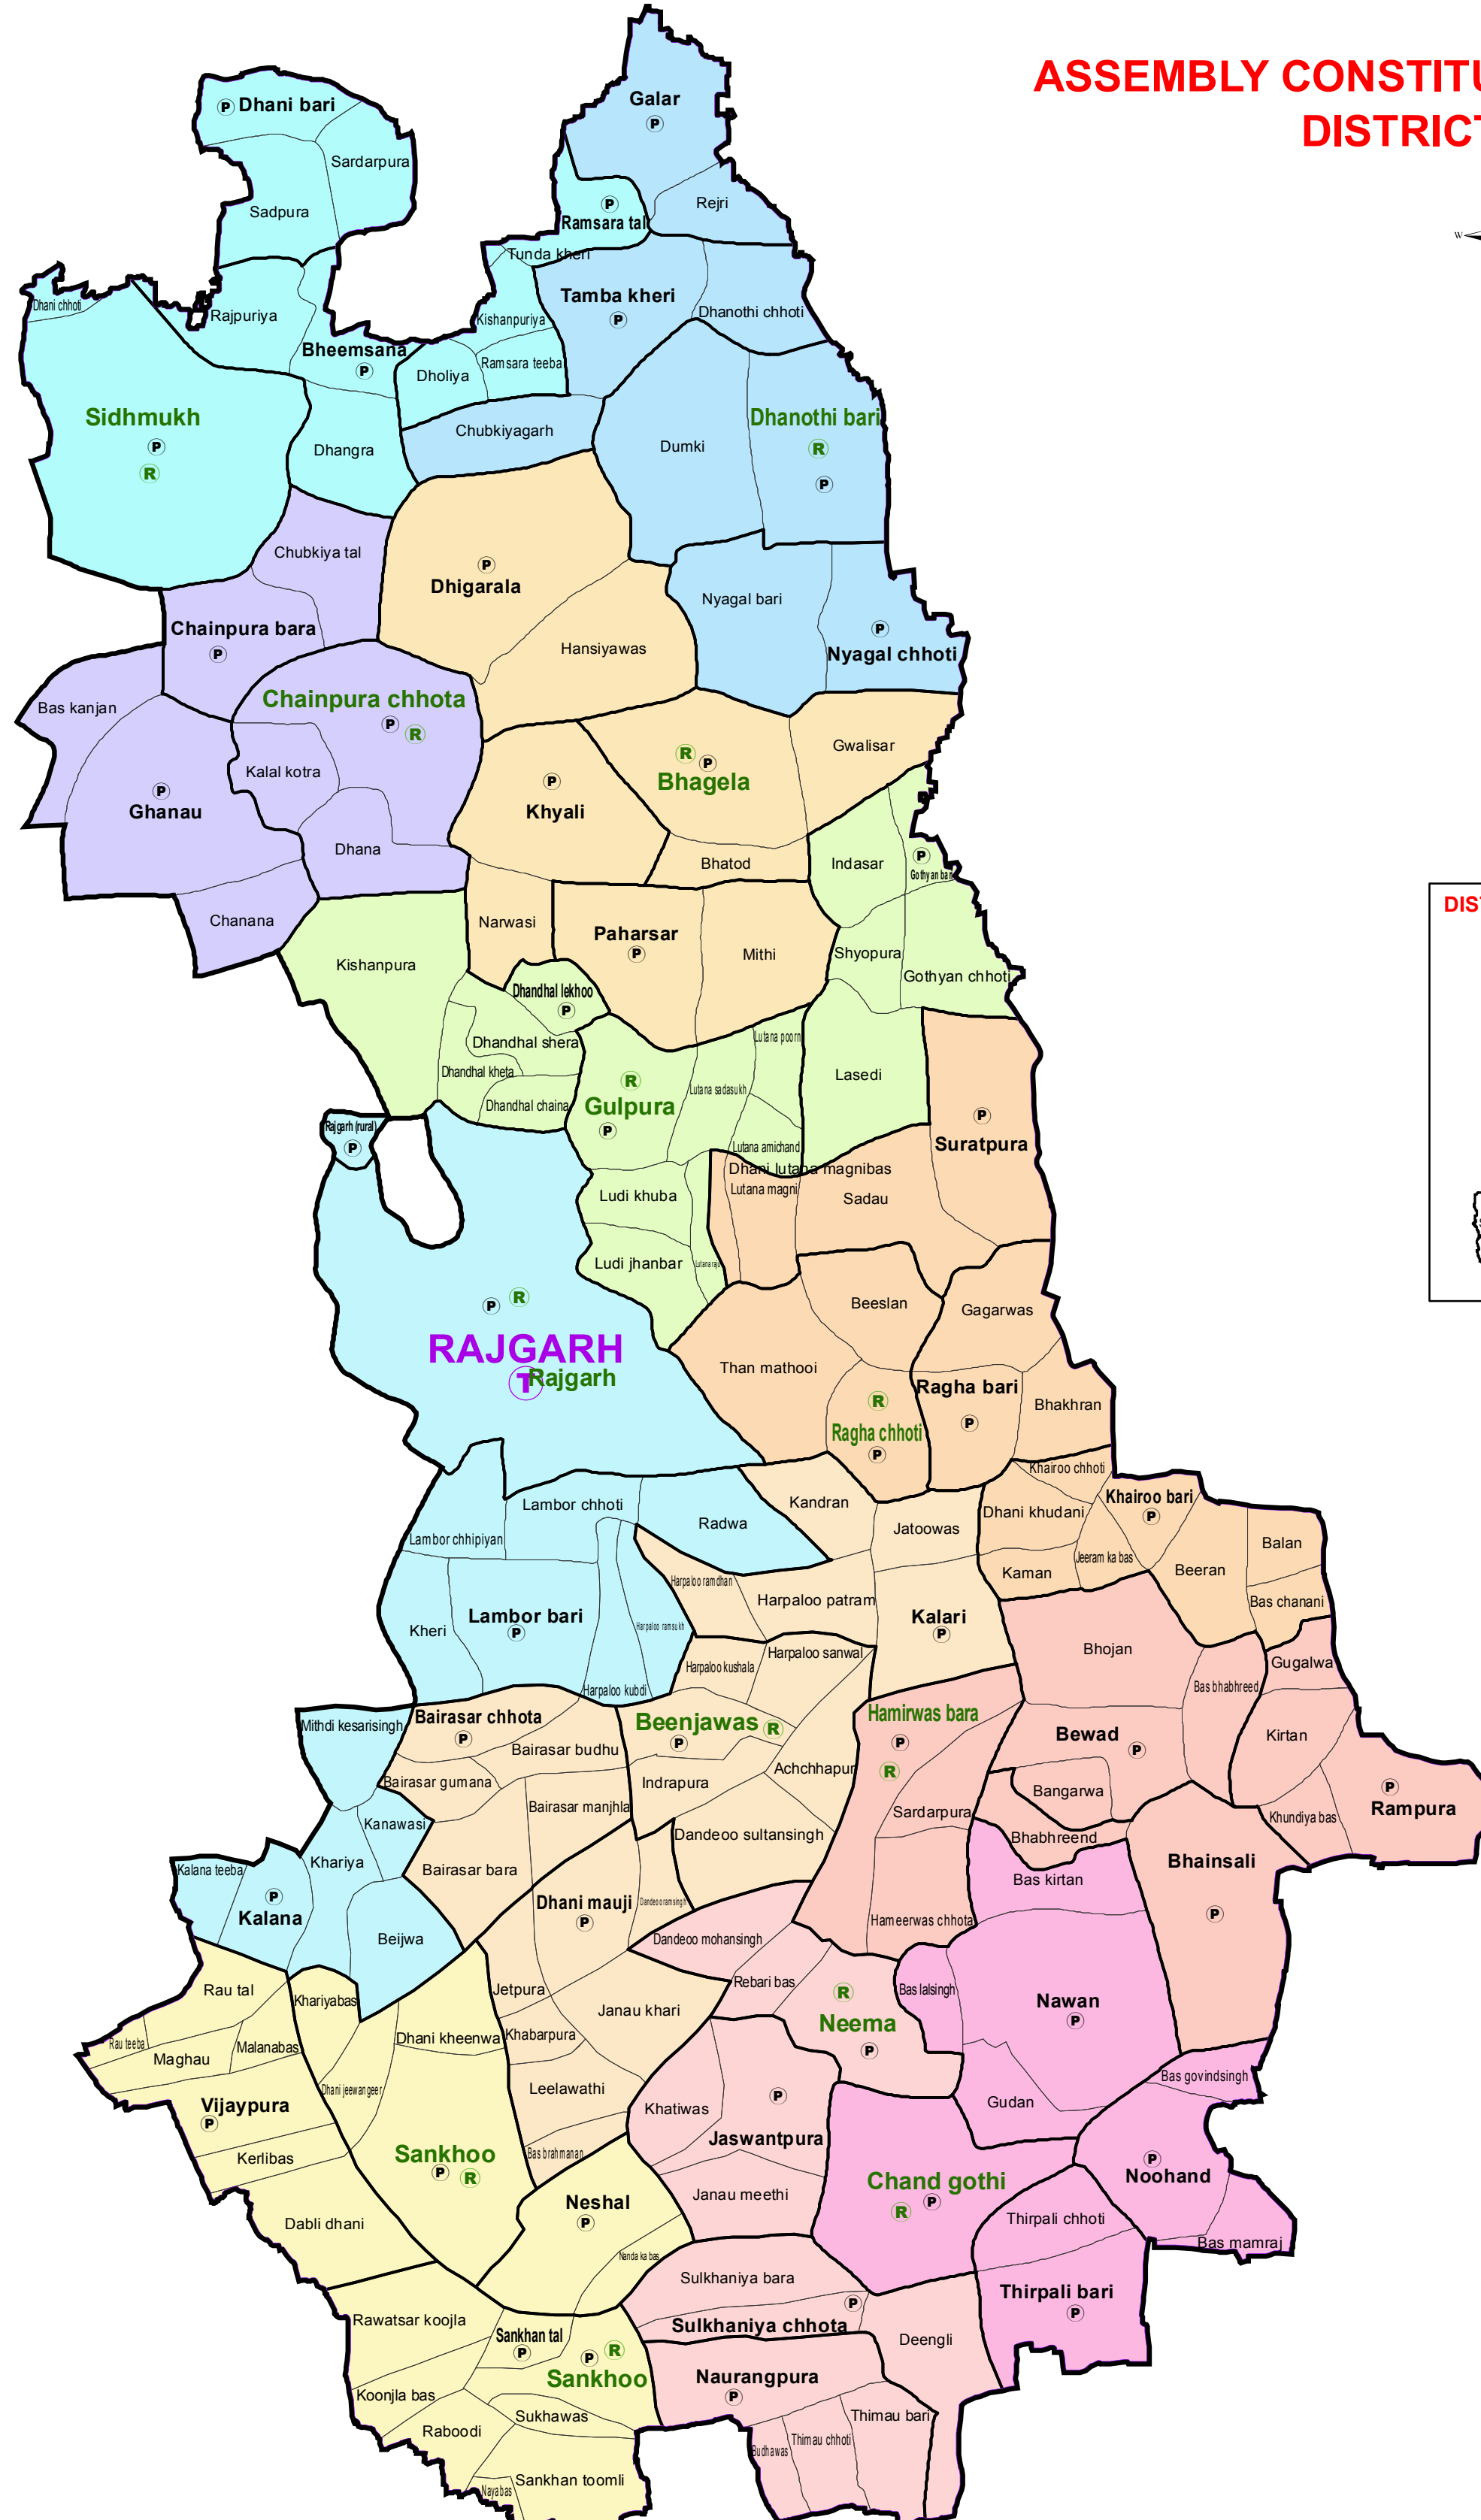

# ASSEMBLY CONSTITUENCY - SADULPUR-19 DISTRICT - CHURU

### Legend

- T Tehsil Headquarter
- R ILR Headquarter
- P Patwar Circle Headquarter
- Tehsil Boundary
- ILR Circle Boundary
- Patwar Circle Boundary
- Village Boundary

State Remote Sensing Application Centre  
DST, GoR, Jodhpur